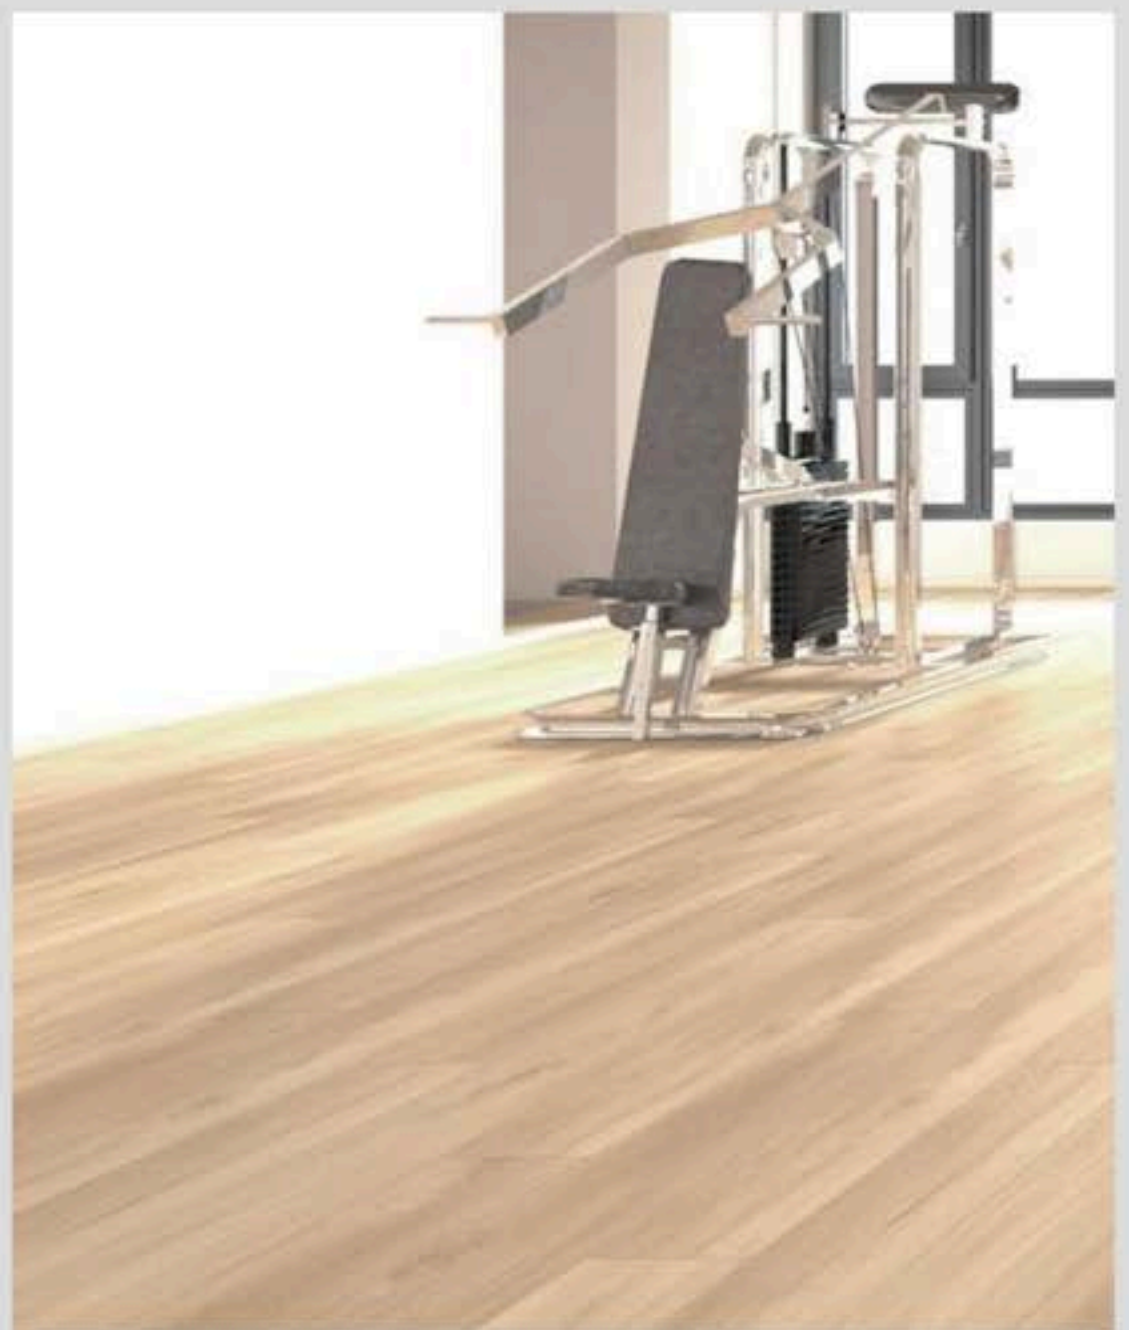

Olive 8515

Dimension (mm): 163 x 1210 x 5
Wear Layer (mm): 0.5
Surface: Semi Gloss / High Gloss
Click System: Valinge 2G+25
Edges: 4-sided Micro-bevelled
Surface: High Density PU Coating

Images are for illustrative purposes only. Actual product may vary due to enhancements and updates.

www.thevinylhouse.sg
info@thevinylhouse.sg