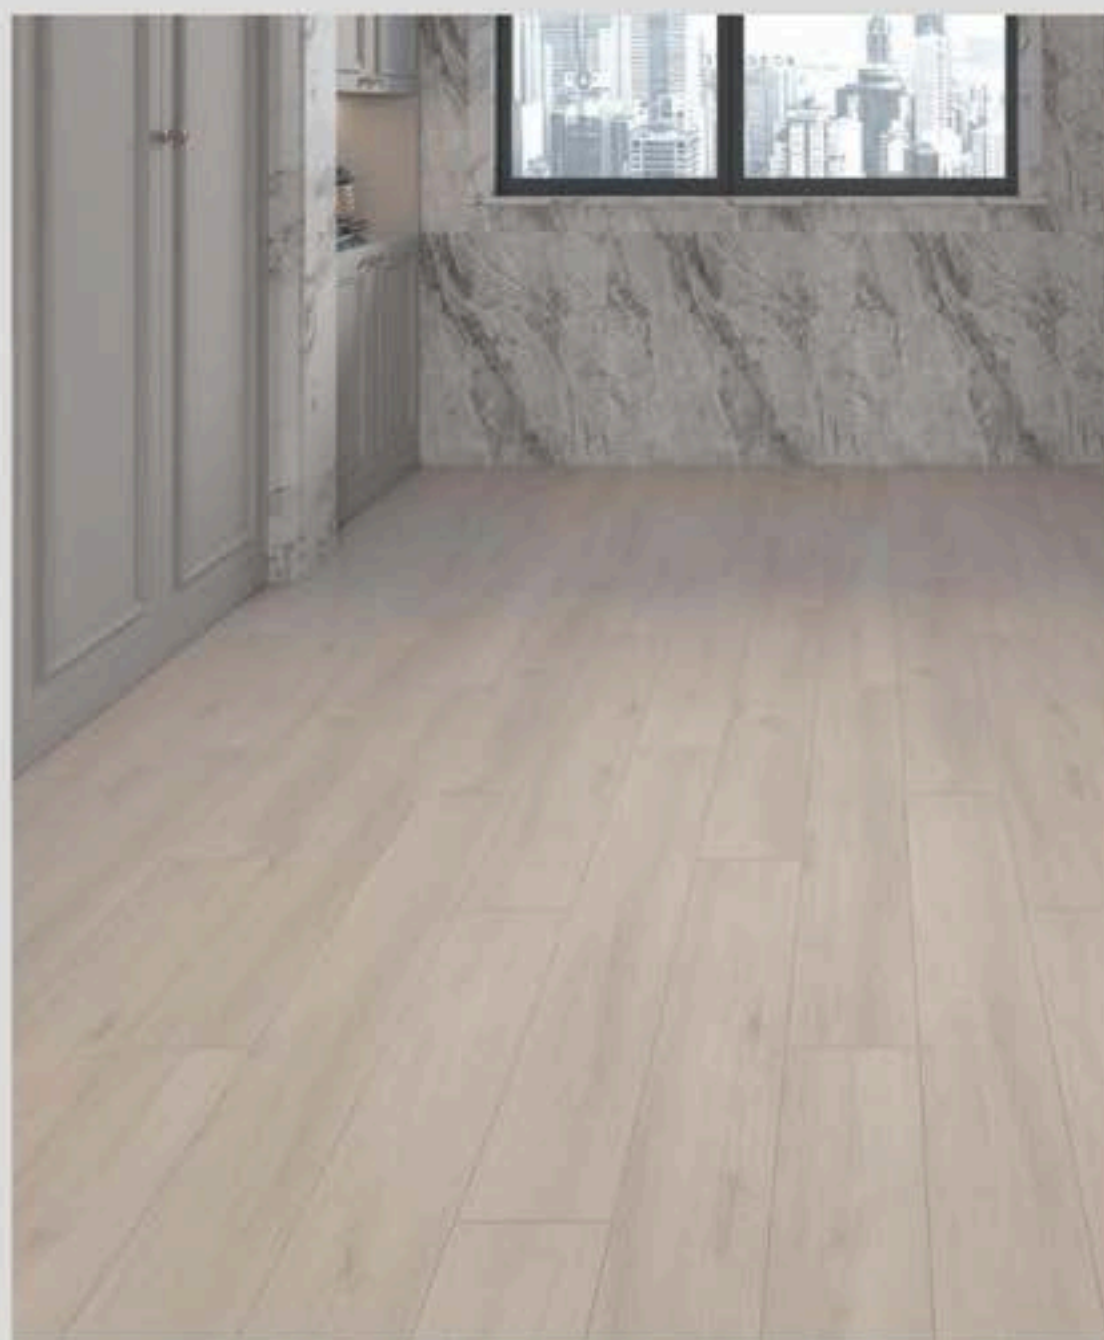

Olive 8514

Dimension (mm): 163 x 1210 x 5
Wear Layer (mm): 0.5
Surface: Semi Gloss / High Gloss
Click System: Valinge 2G+25
Edges: 4-sided Micro-bevelled
Surface: High Density PU Coating

Images are for illustrative purposes only. Actual product may vary due to enhancements and updates.

www.thevinylhouse.sg
info@thevinylhouse.sg