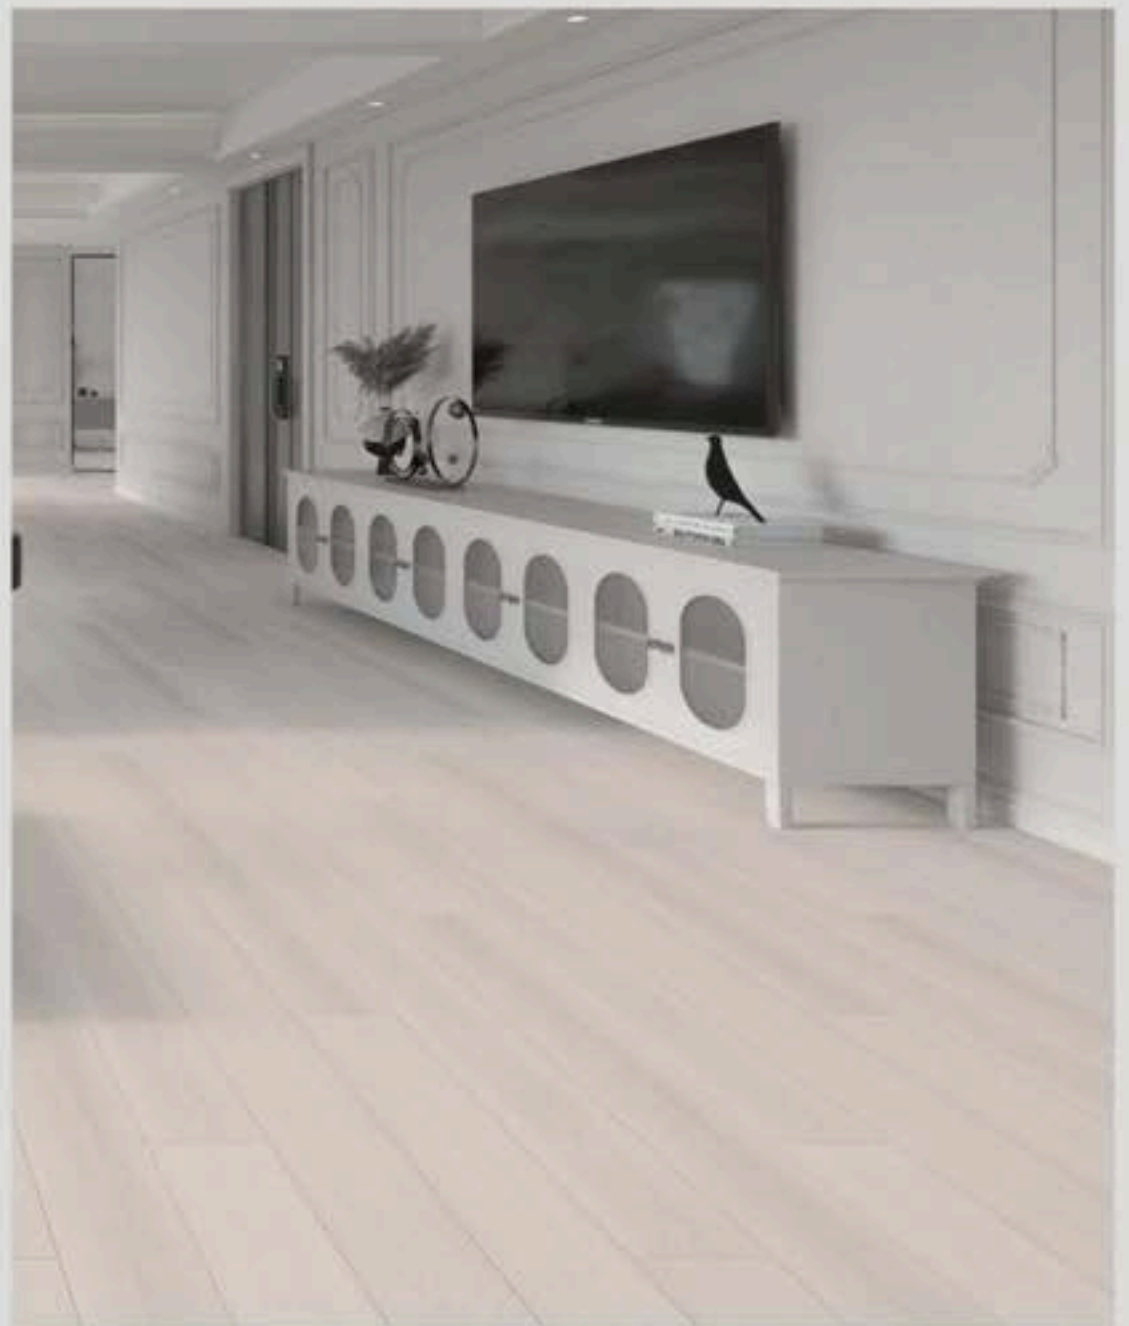

Olive 8512

Dimension (mm): 163 x 1210 x 5
Wear Layer (mm): 0.5
Surface: Semi Gloss / High Gloss
Click System: Valinge 2G+25
Edges: 4-sided Micro-bevelled
Surface: High Density PU Coating

Images are for illustrative purposes only. Actual product may vary due to enhancements and updates.

www.thevinylhouse.sg
info@thevinylhouse.sg