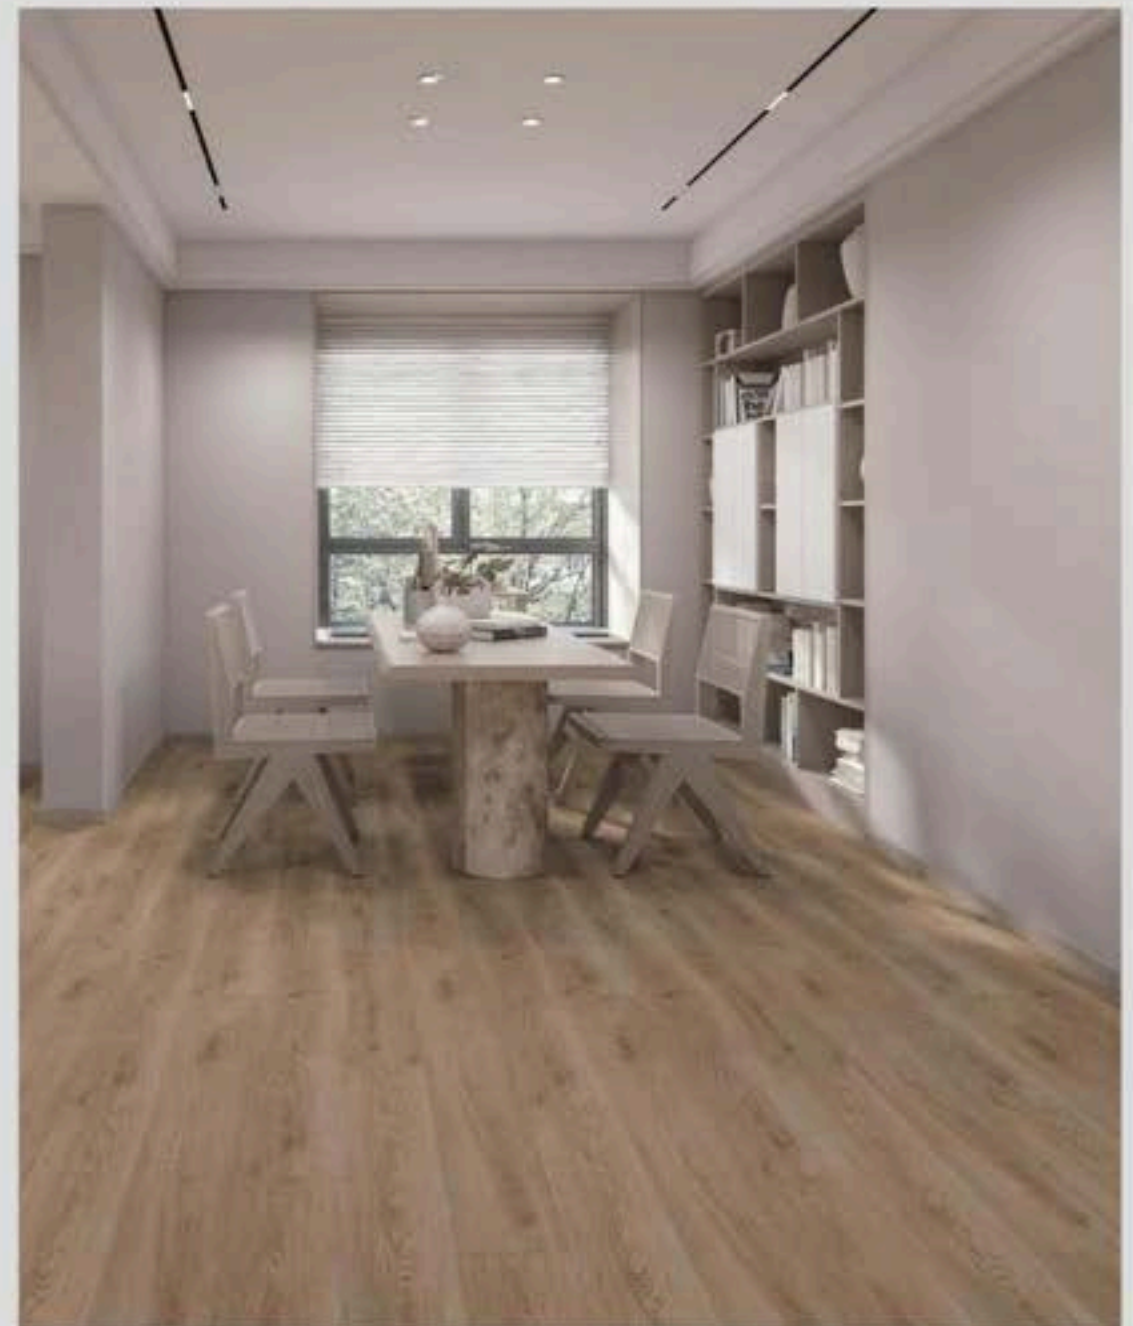

Olive 8516

Dimension (mm): 163 x 1210 x 5
Wear Layer (mm): 0.5
Surface: Semi Gloss / High Gloss
Click System: Valinge 2G+25
Edges: 4-sided Micro-bevelled
Surface: High Density PU Coating

Images are for illustrative purposes only. Actual product may vary due to enhancements and updates.

www.thevinylhouse.sg
info@thevinylhouse.sg